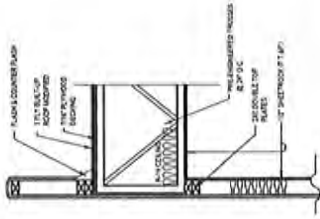

TYPICAL WALL SECTION

GENERAL NOTES: