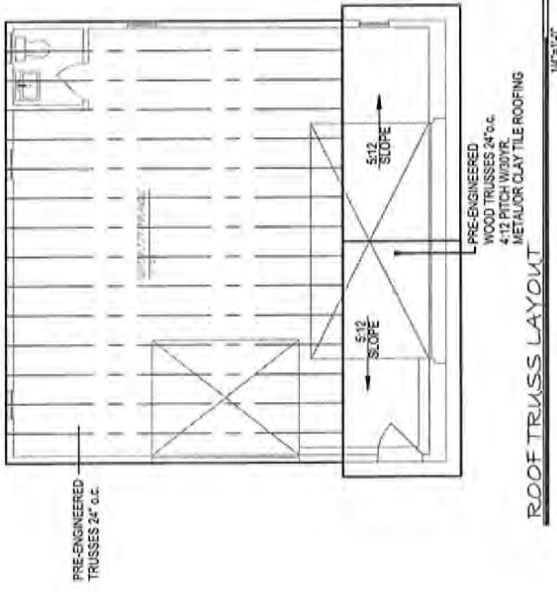

ROOF TRUSS LAYOUT

PRE-ENGINEERED
WOOD TRUSSES 24' o.c.
METAL DECK
CLAY TILE ROOFING

PRE-ENGINEERED
TRUSSES 24' o.c.