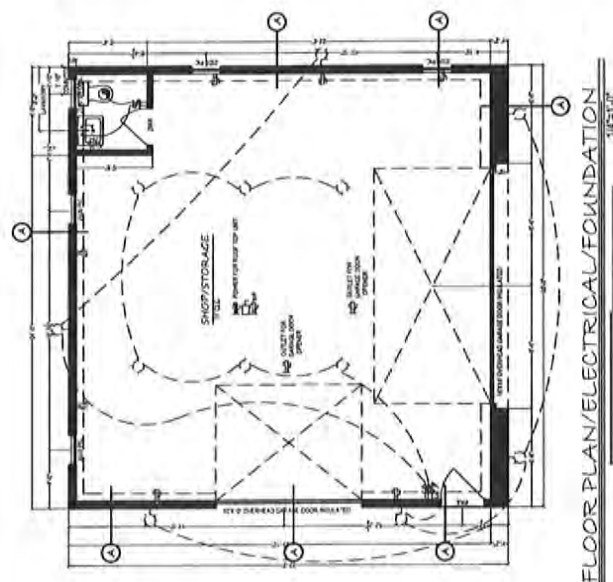

FLOOR PLAN/ELECTRICAL/FOUNDATION

AREA SHOP
TOTAL AREA 900 SQFT