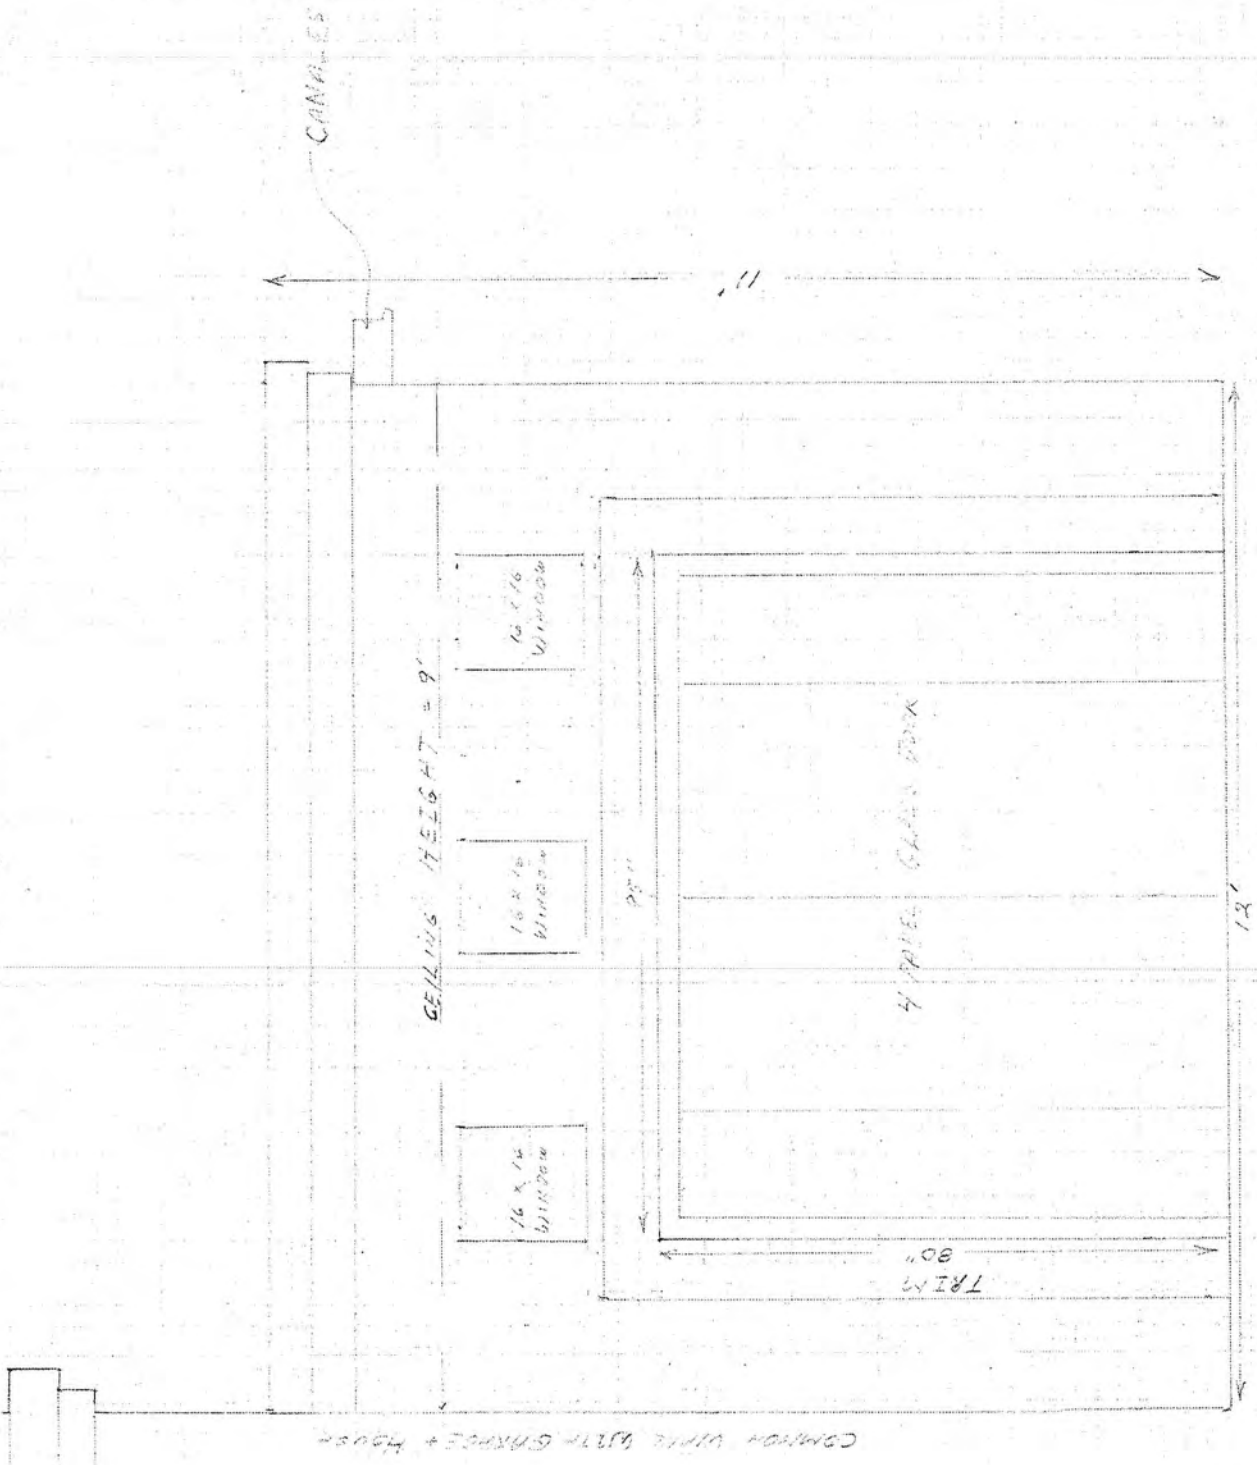

2755 BOUT ST.
REAR VIEW GARAGE/STUDIO APARTMENT

SCALE 1/8" = 1'