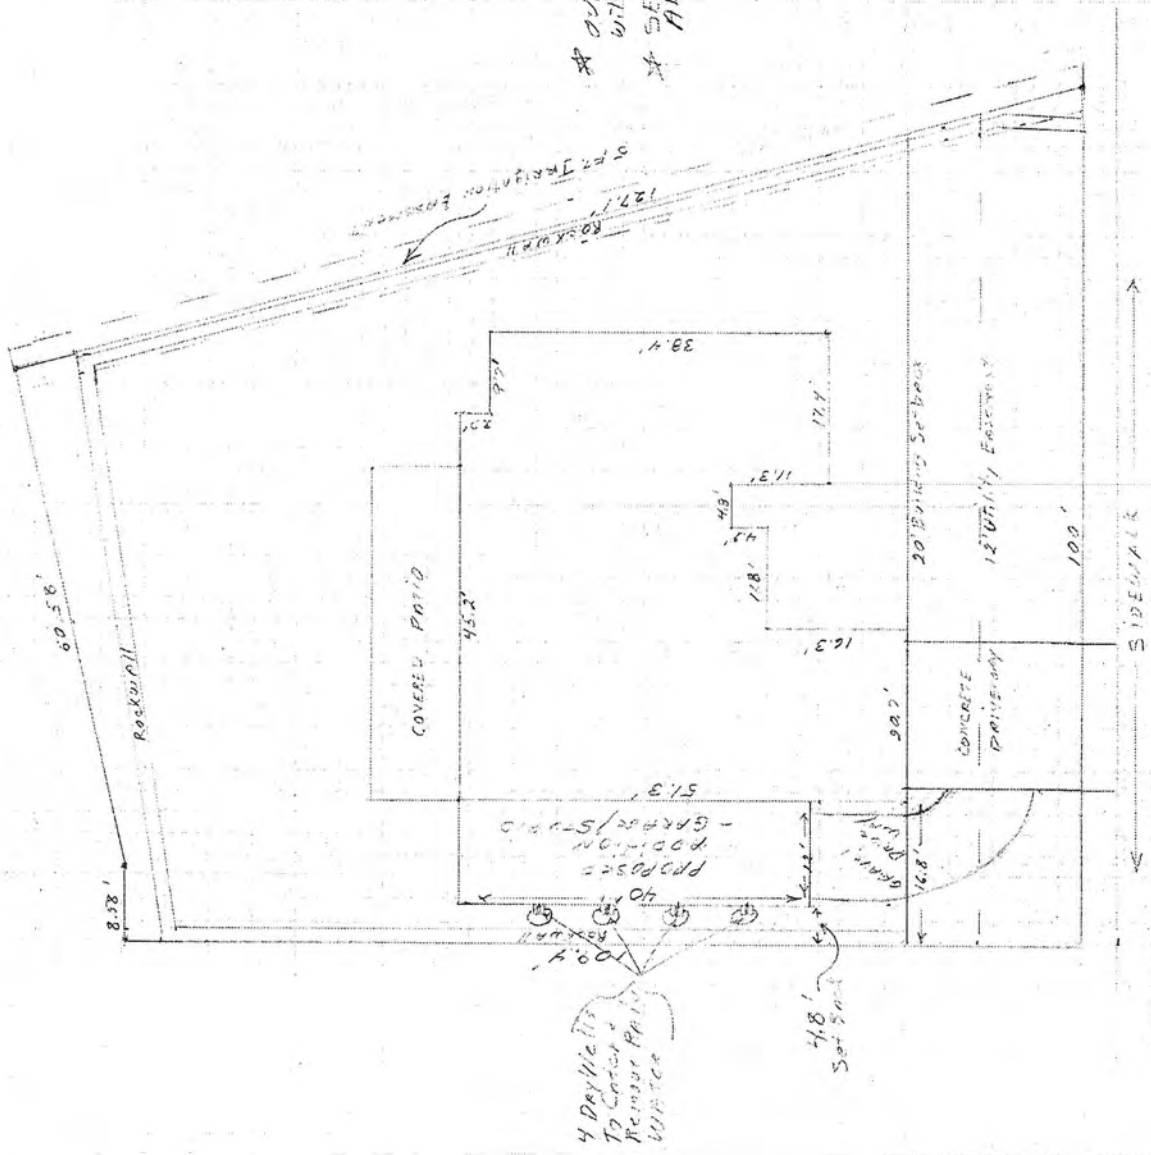

- * OUTSIDE COLORS FOR THE ADDITION WILL BE THE SAME OFFERED FOR THE HOUSE.
- * SET BACK ON THE SIDE OF THE ADDITION ADHERES TO THE ZONING REGULATIONS.

SCALE: 1" = 10'

GARAGE/STUDIO ADDITION
2955 BOLT ST