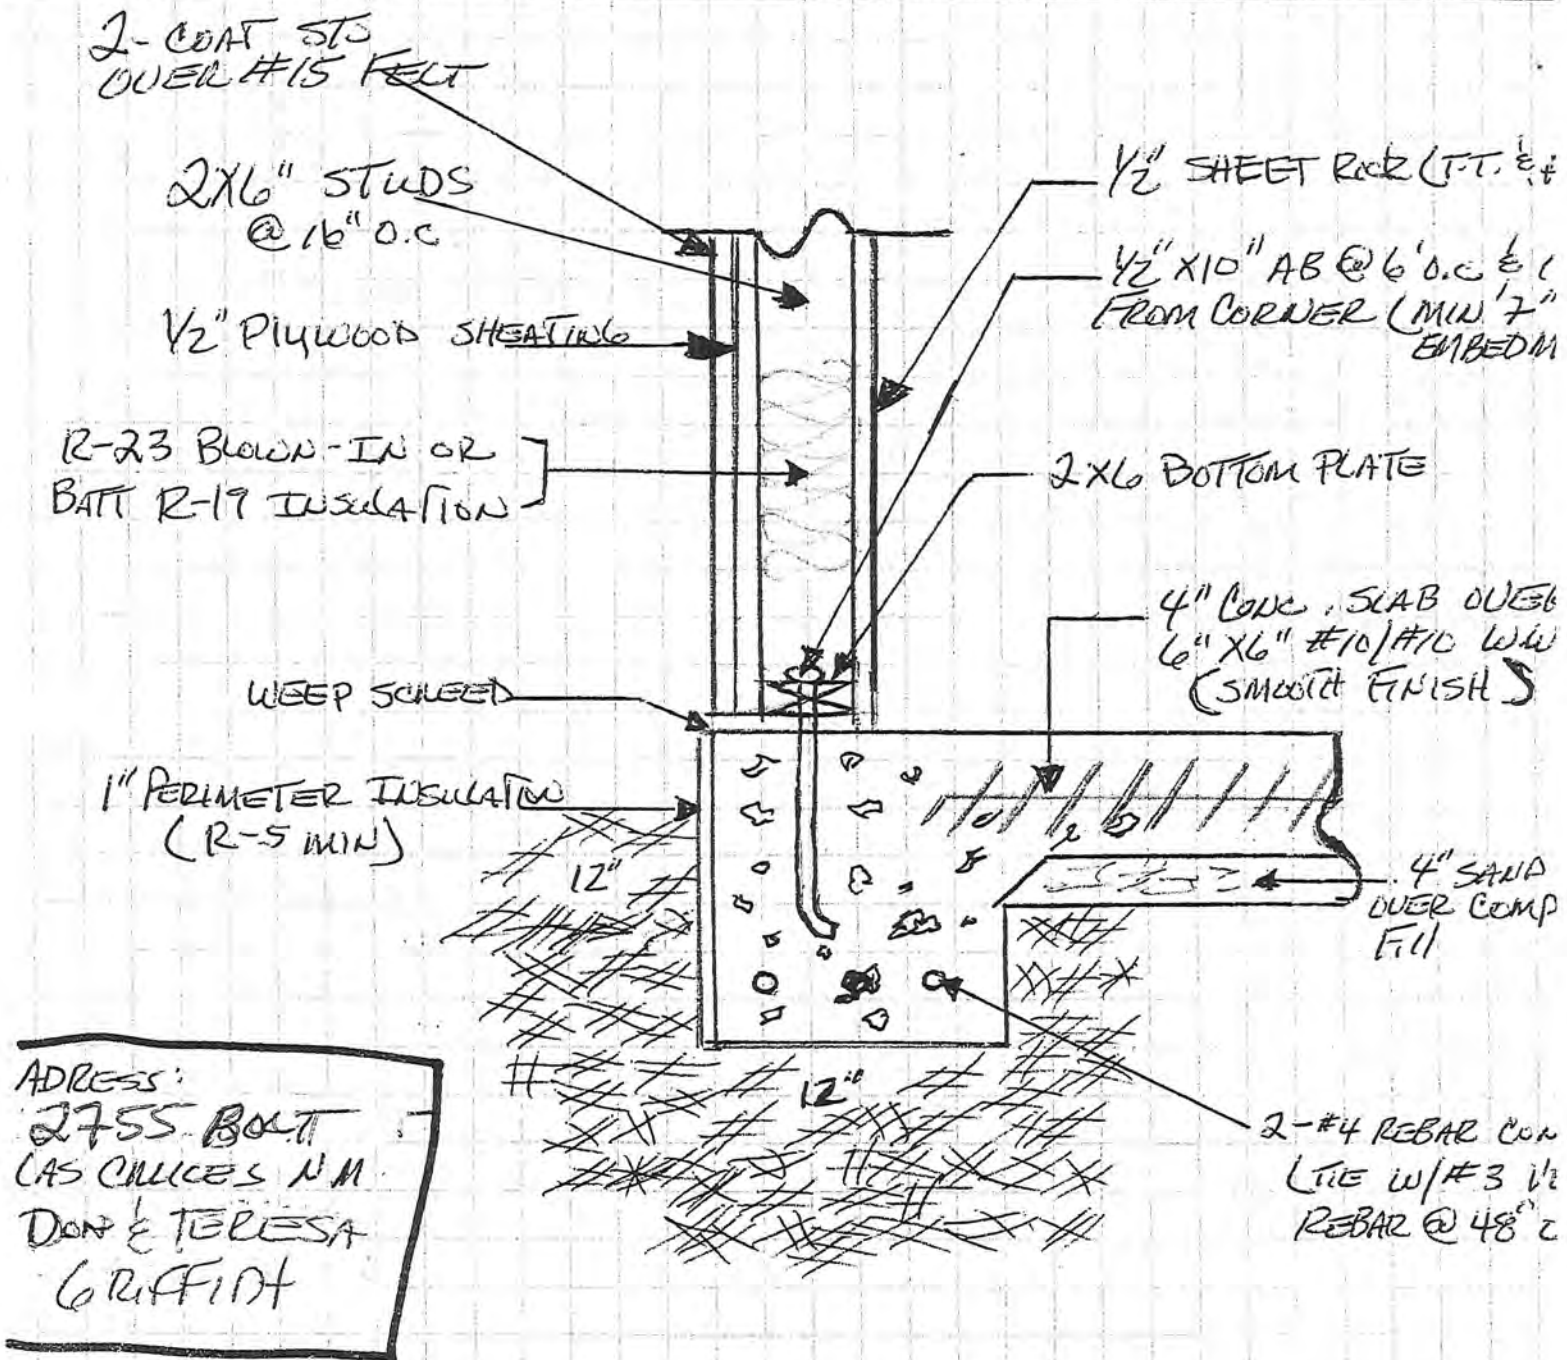

③ ALL PRESSURE PRESERVATIVE TREATED LUMBER THAT IS CUT OR DRILLED SHALL BE RE-TREATED

④ CONCRETE TO HAVE MINIMUM COMPRESSIVE STRENGTH OF 2800 PSI @ 28 DAYS

EXTERIOR FOOTING DETAIL

STRUCTURAL NOTES:

① ASSUMED SOIL BEARING CAPACITY IS 11500 P.S.F
~~BASE OF EXTERIOR FOUNDATION TO BE 12" ABOVE POINT OF~~
~~DISCHARGE OF STREET GUTTER PLUS~~